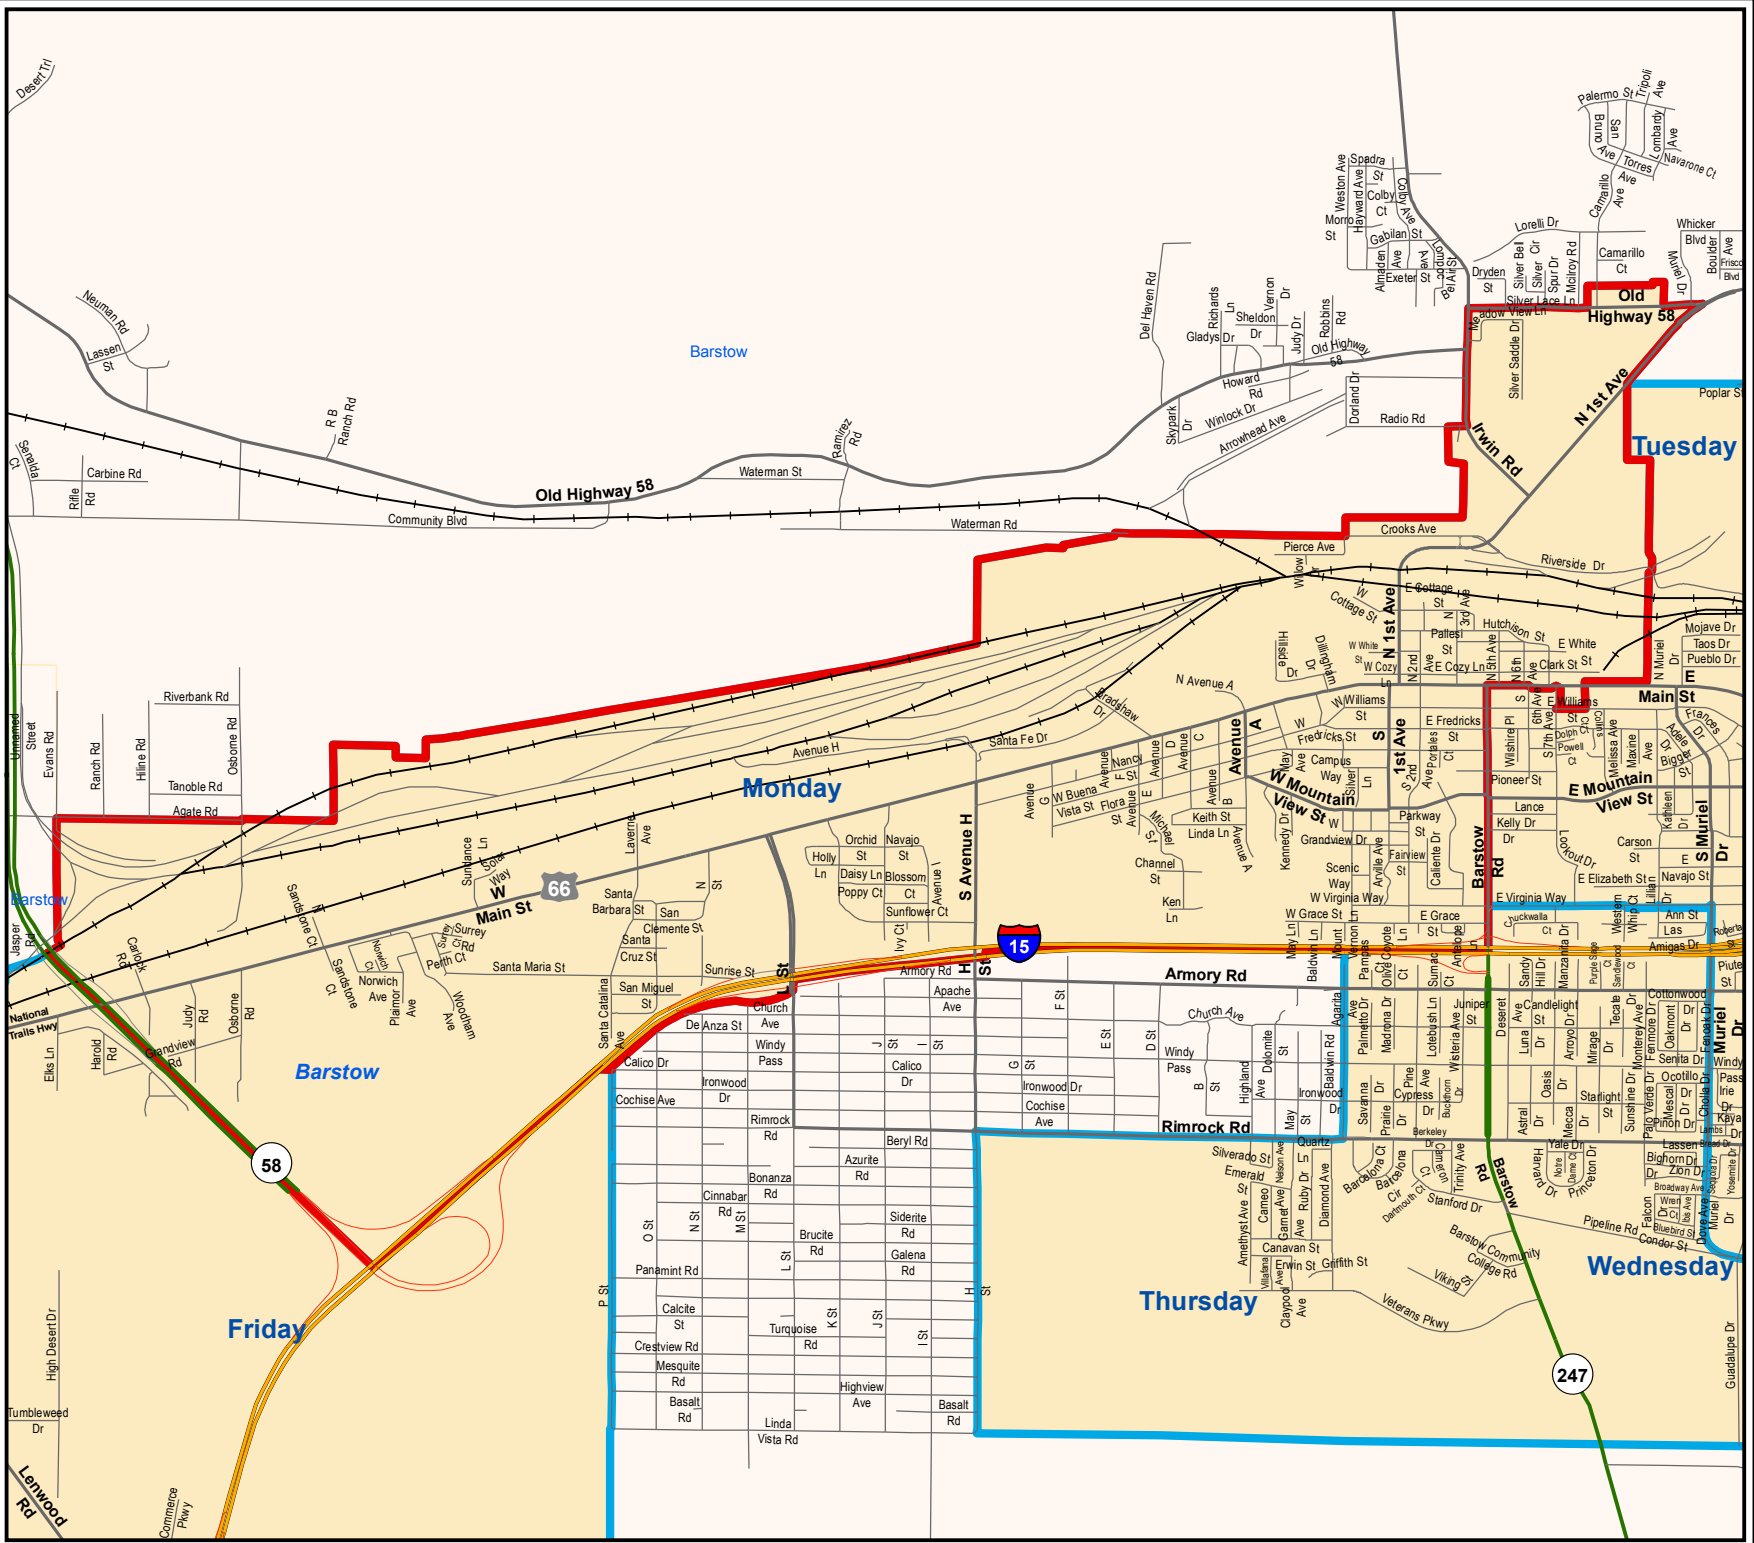

Barstow Residential Trash and Recycle Monday

0 0.175 0.35 Miles

Printed: 8/11/2014