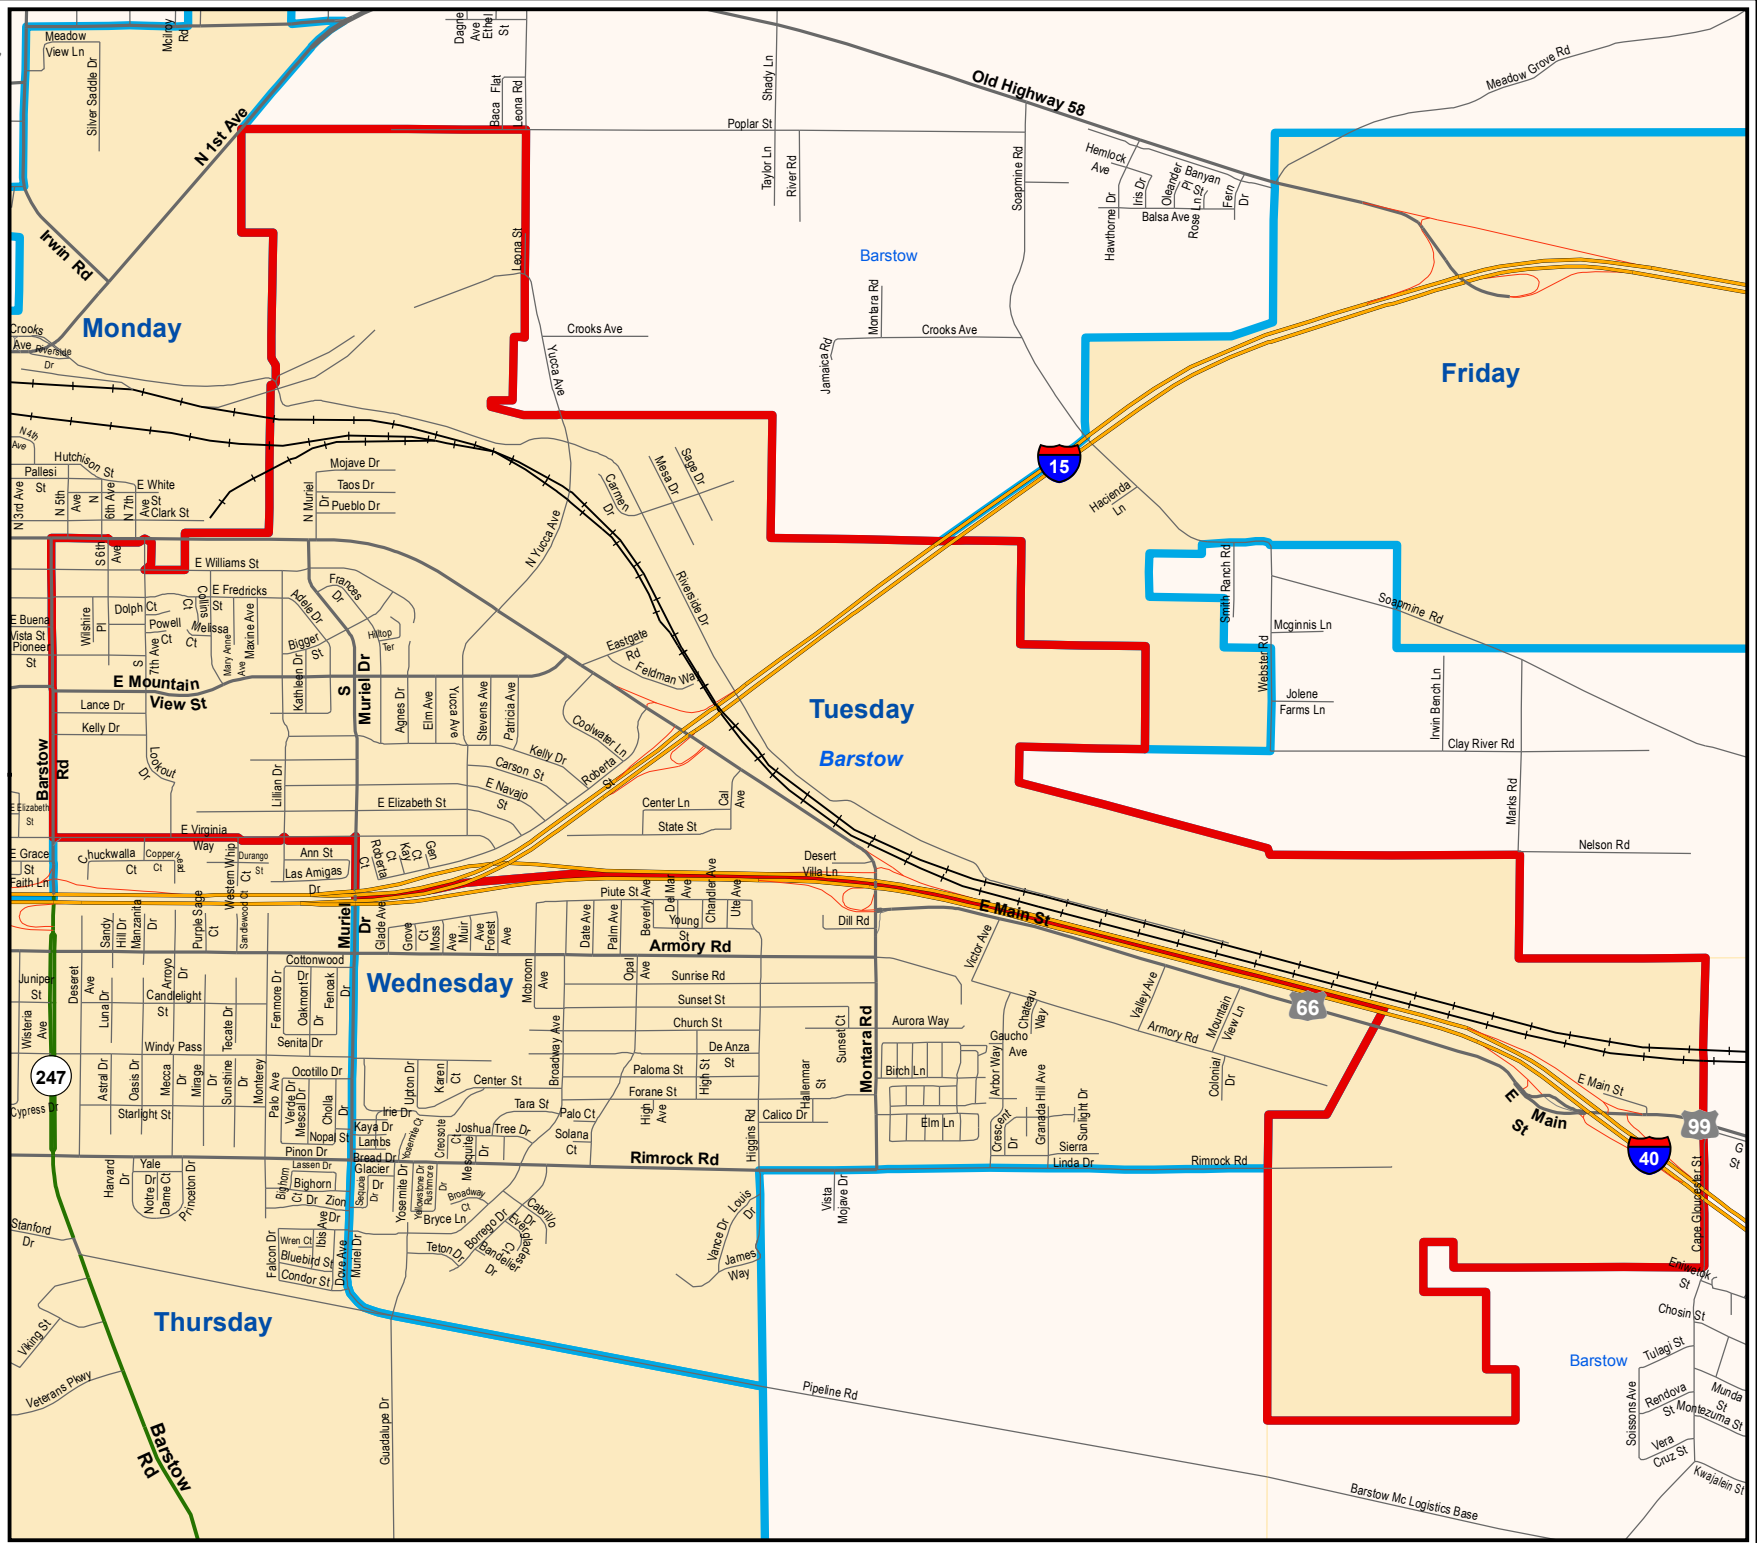

**Barstow Residential  
Trash and  
Recycle  
Tuesday**

0 0.125 0.25 Miles

Printed: 8/11/2014