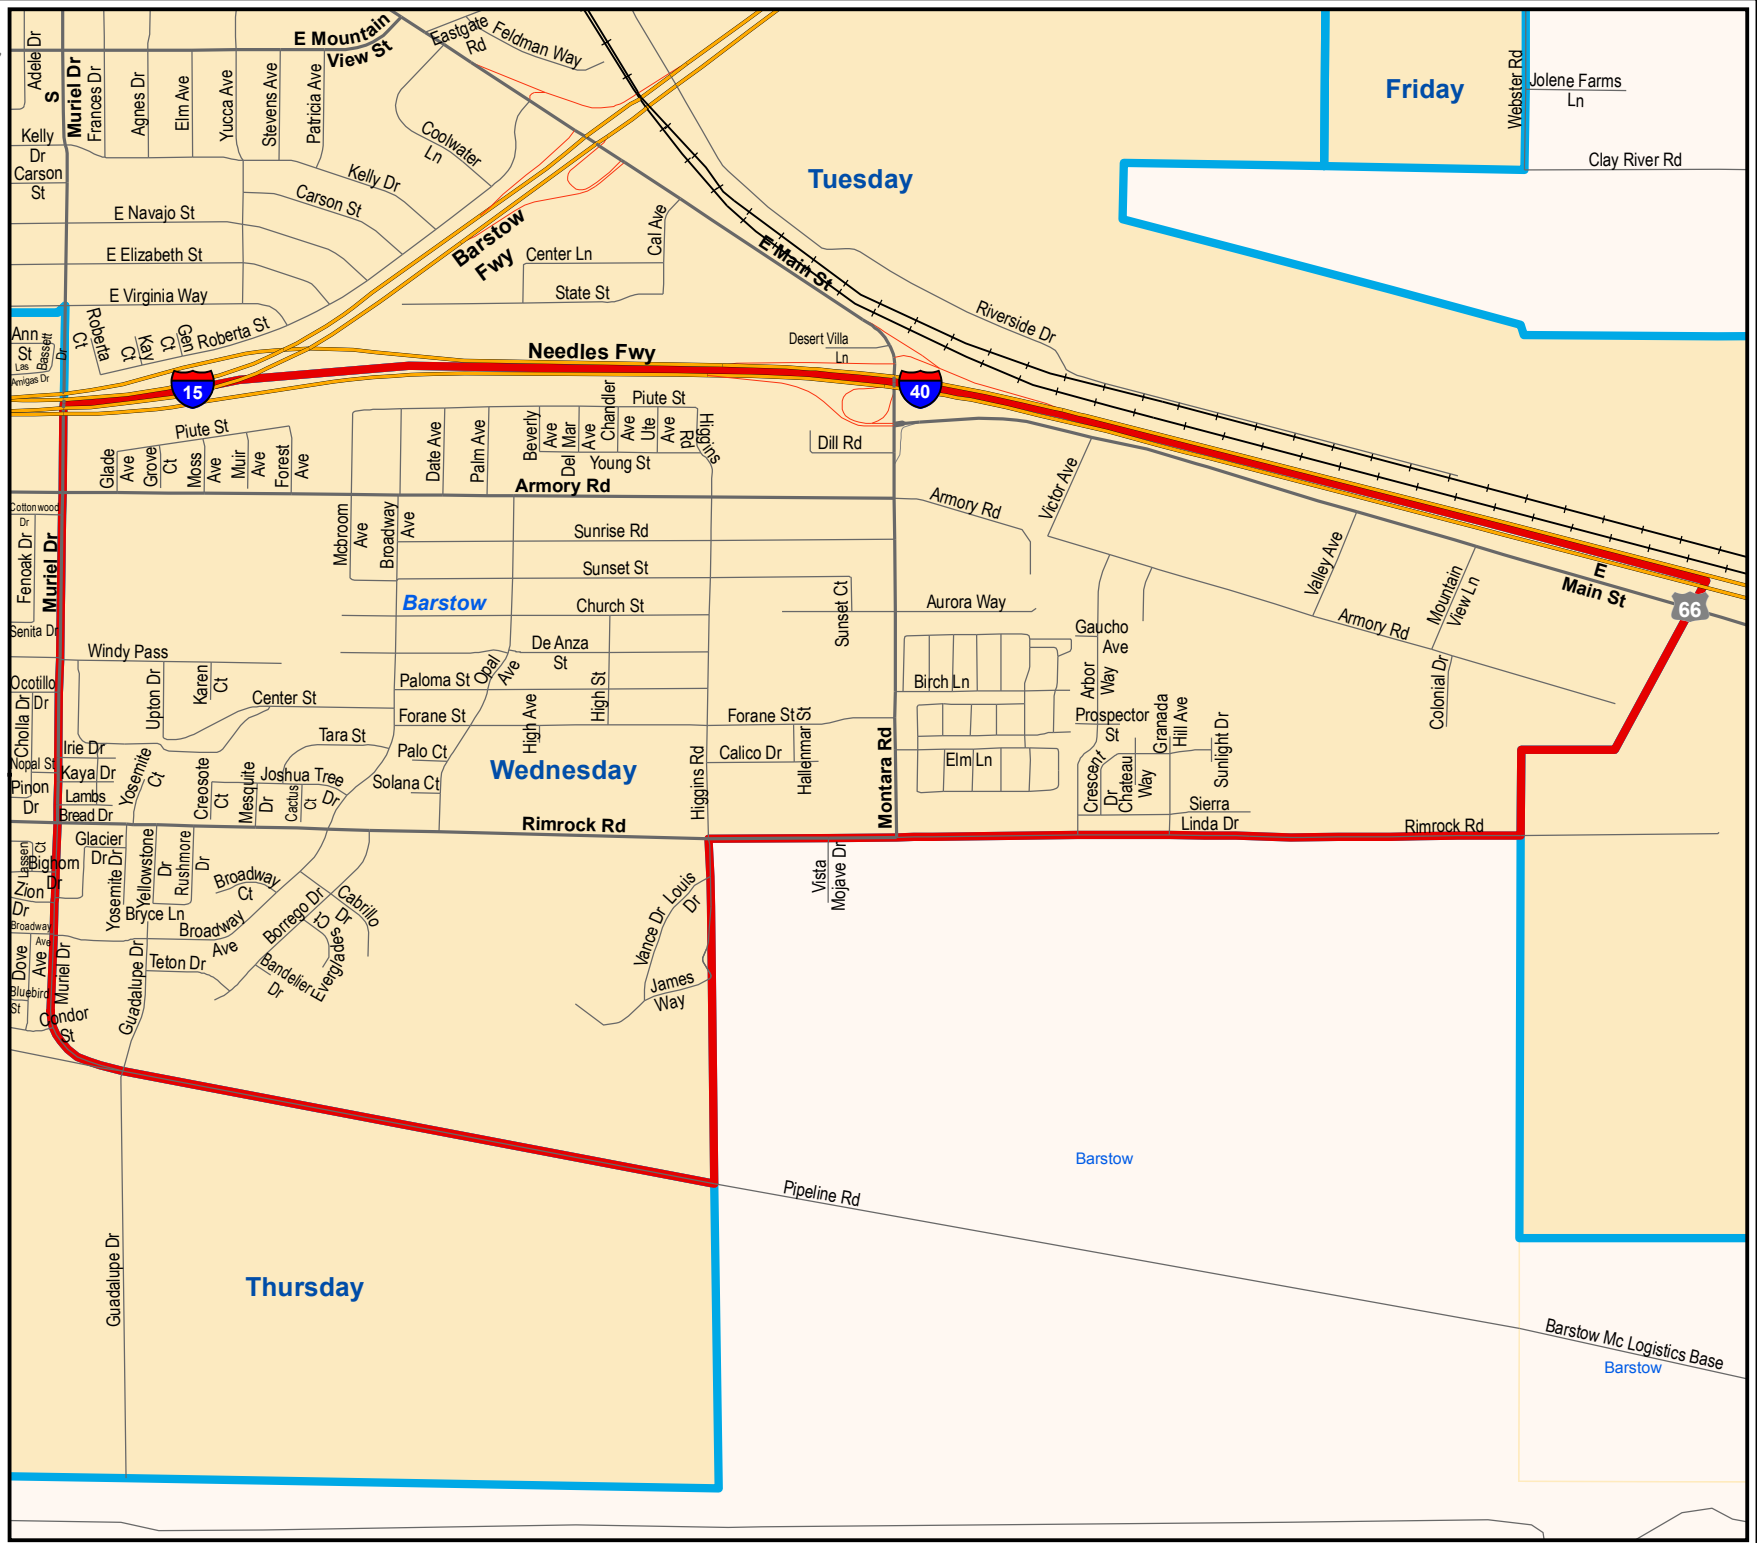

**Barstow Residential
Trash and
Recycle
Wednesday**

0 0.075 0.15 Miles